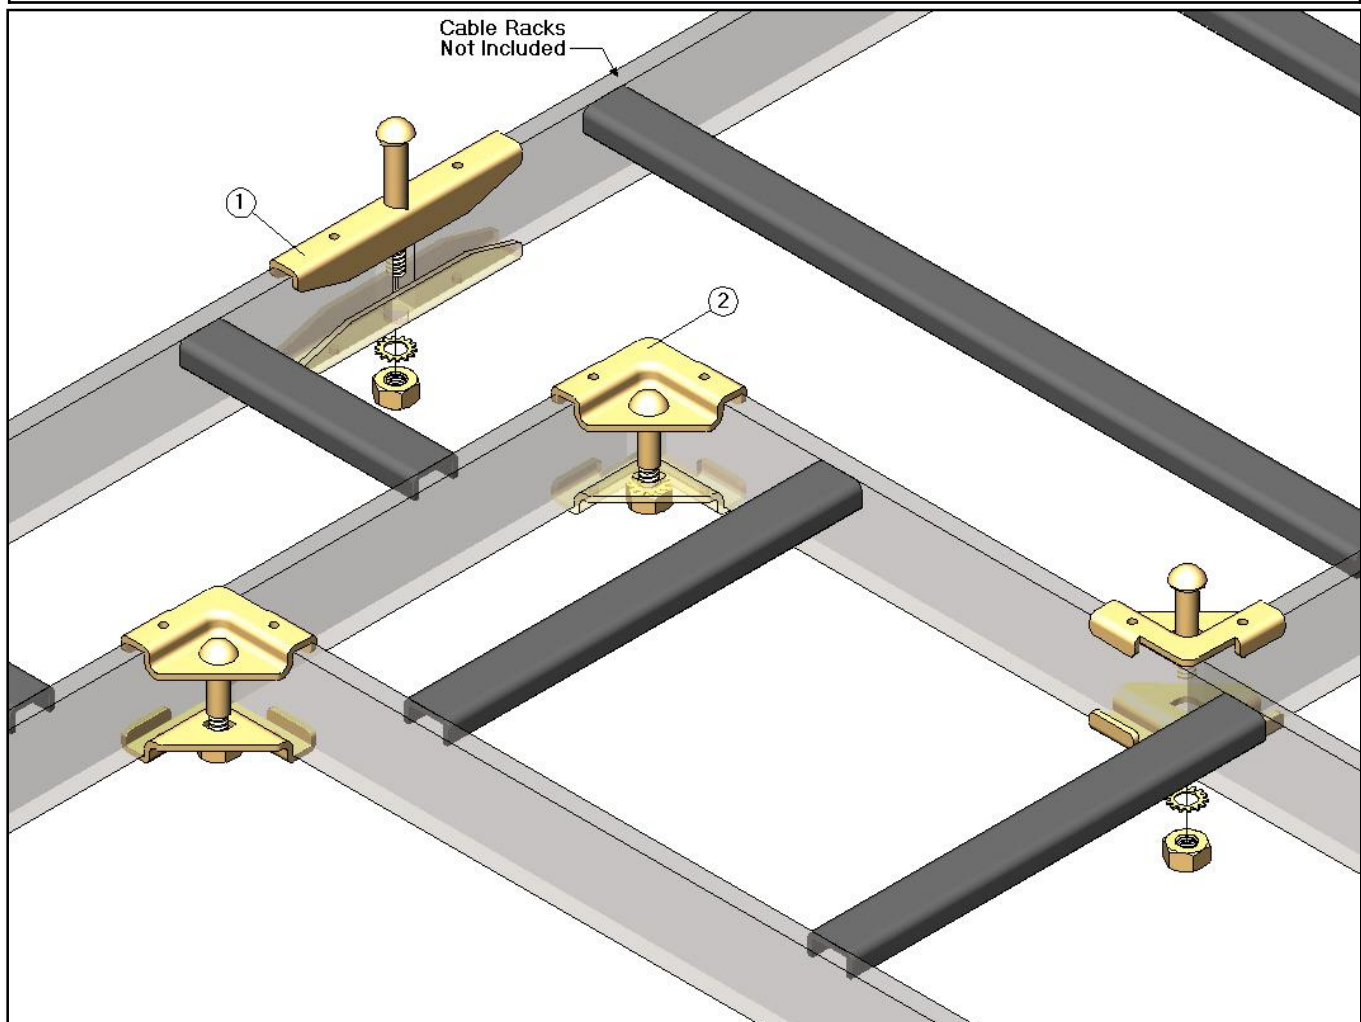

CTU180x Series - Three Cable Rack Connection Assembly

CTU1801 - 1.50" Three Cable Rack Connection Assembly

Item	CSF P/N#	QTY	Description
1	SC1	1	Straight Clamp Bracket Kit
2	CC1	3	Corner Clamp Kit

CTU1802 - 2.00" Three Cable Rack Connection Assembly

Item	CSF P/N#	QTY	Description
1	SC2	1	Straight Clamp Bracket Kit
2	CC2	3	Corner Clamp Kit

Notes :

- Cable Racks - Not Included
- Hardware finish is zinc yellow.

Specifications subject to change. Please contact CSF Customer Service for more information.